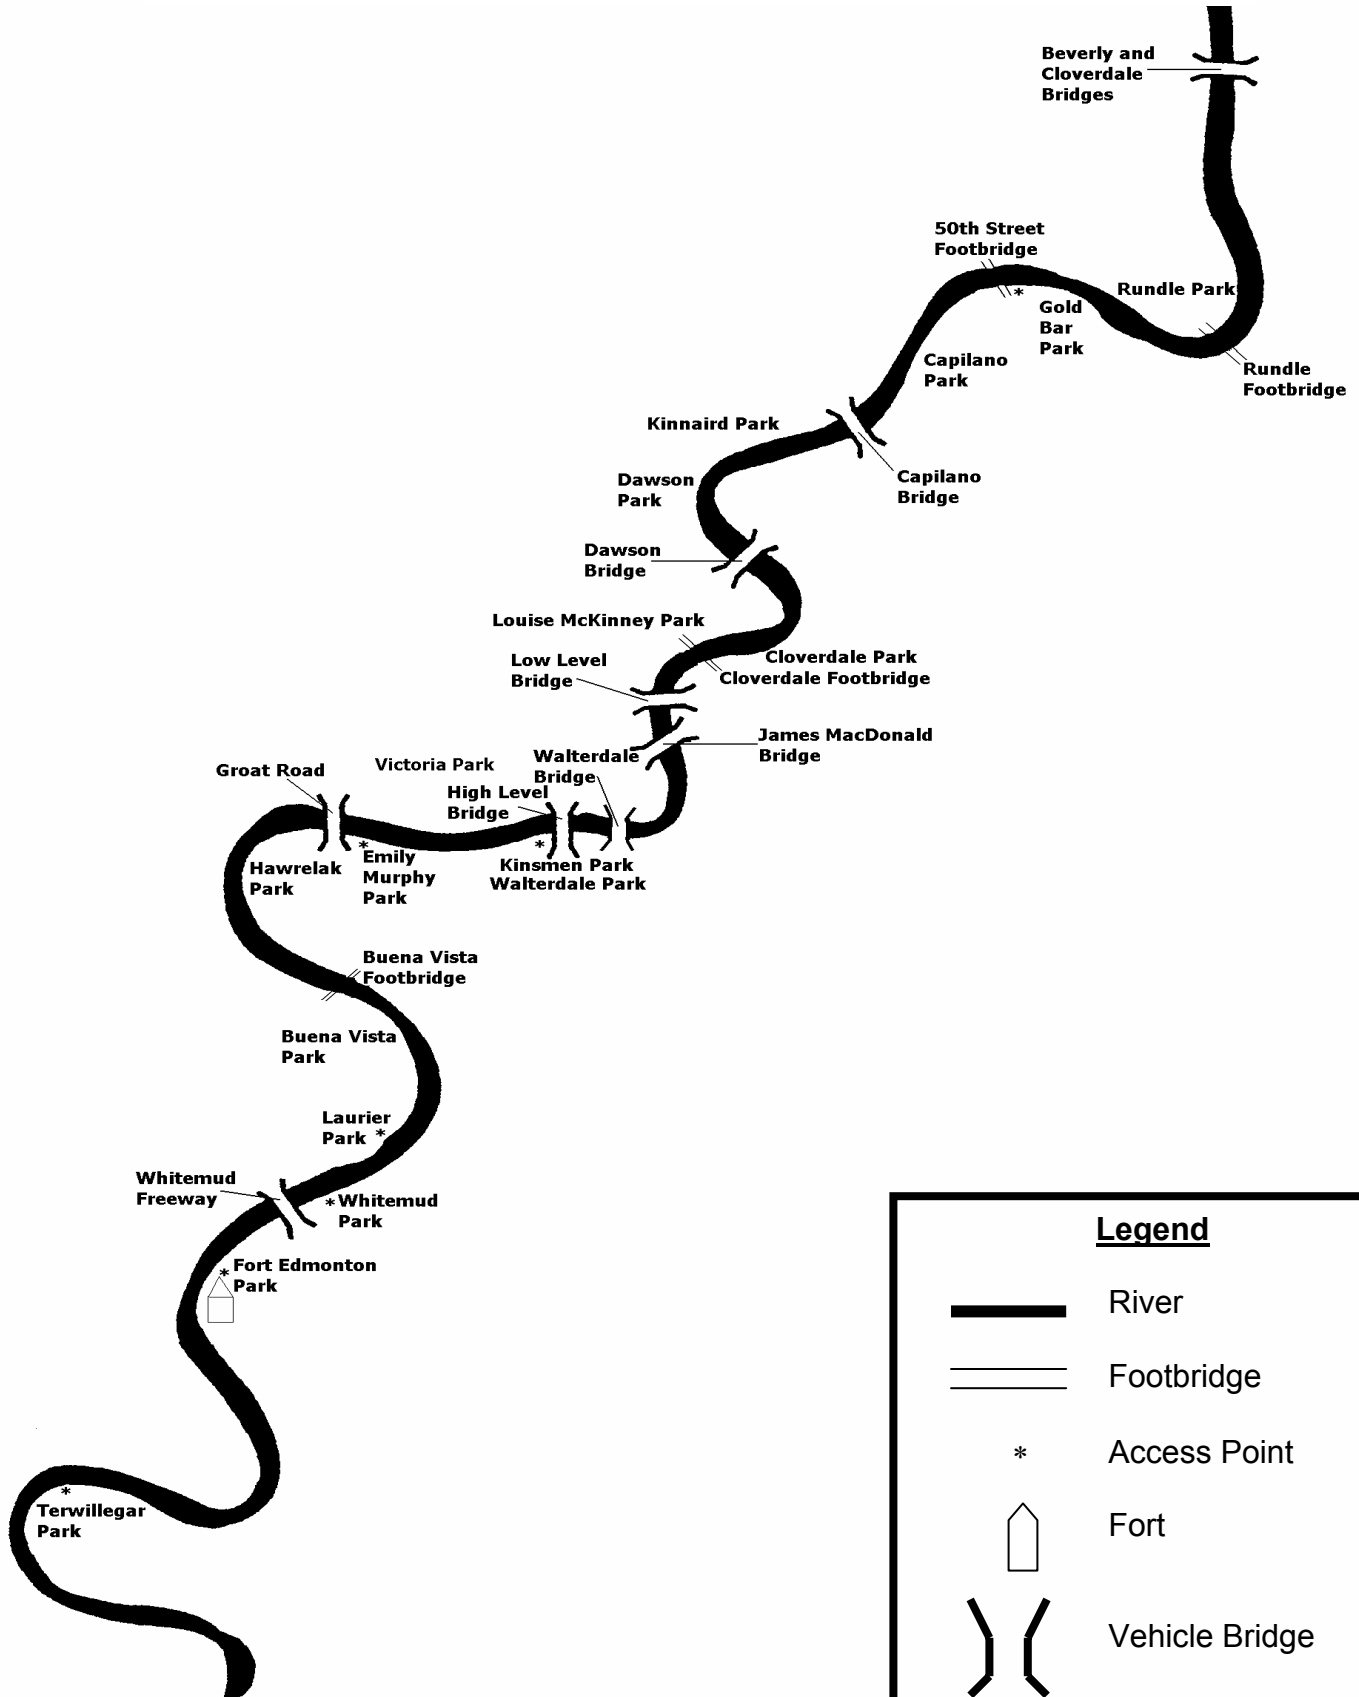

The North Saskatchewan River

Legend	
	River
	Footbridge
*	Access Point
	Fort
	Vehicle Bridge