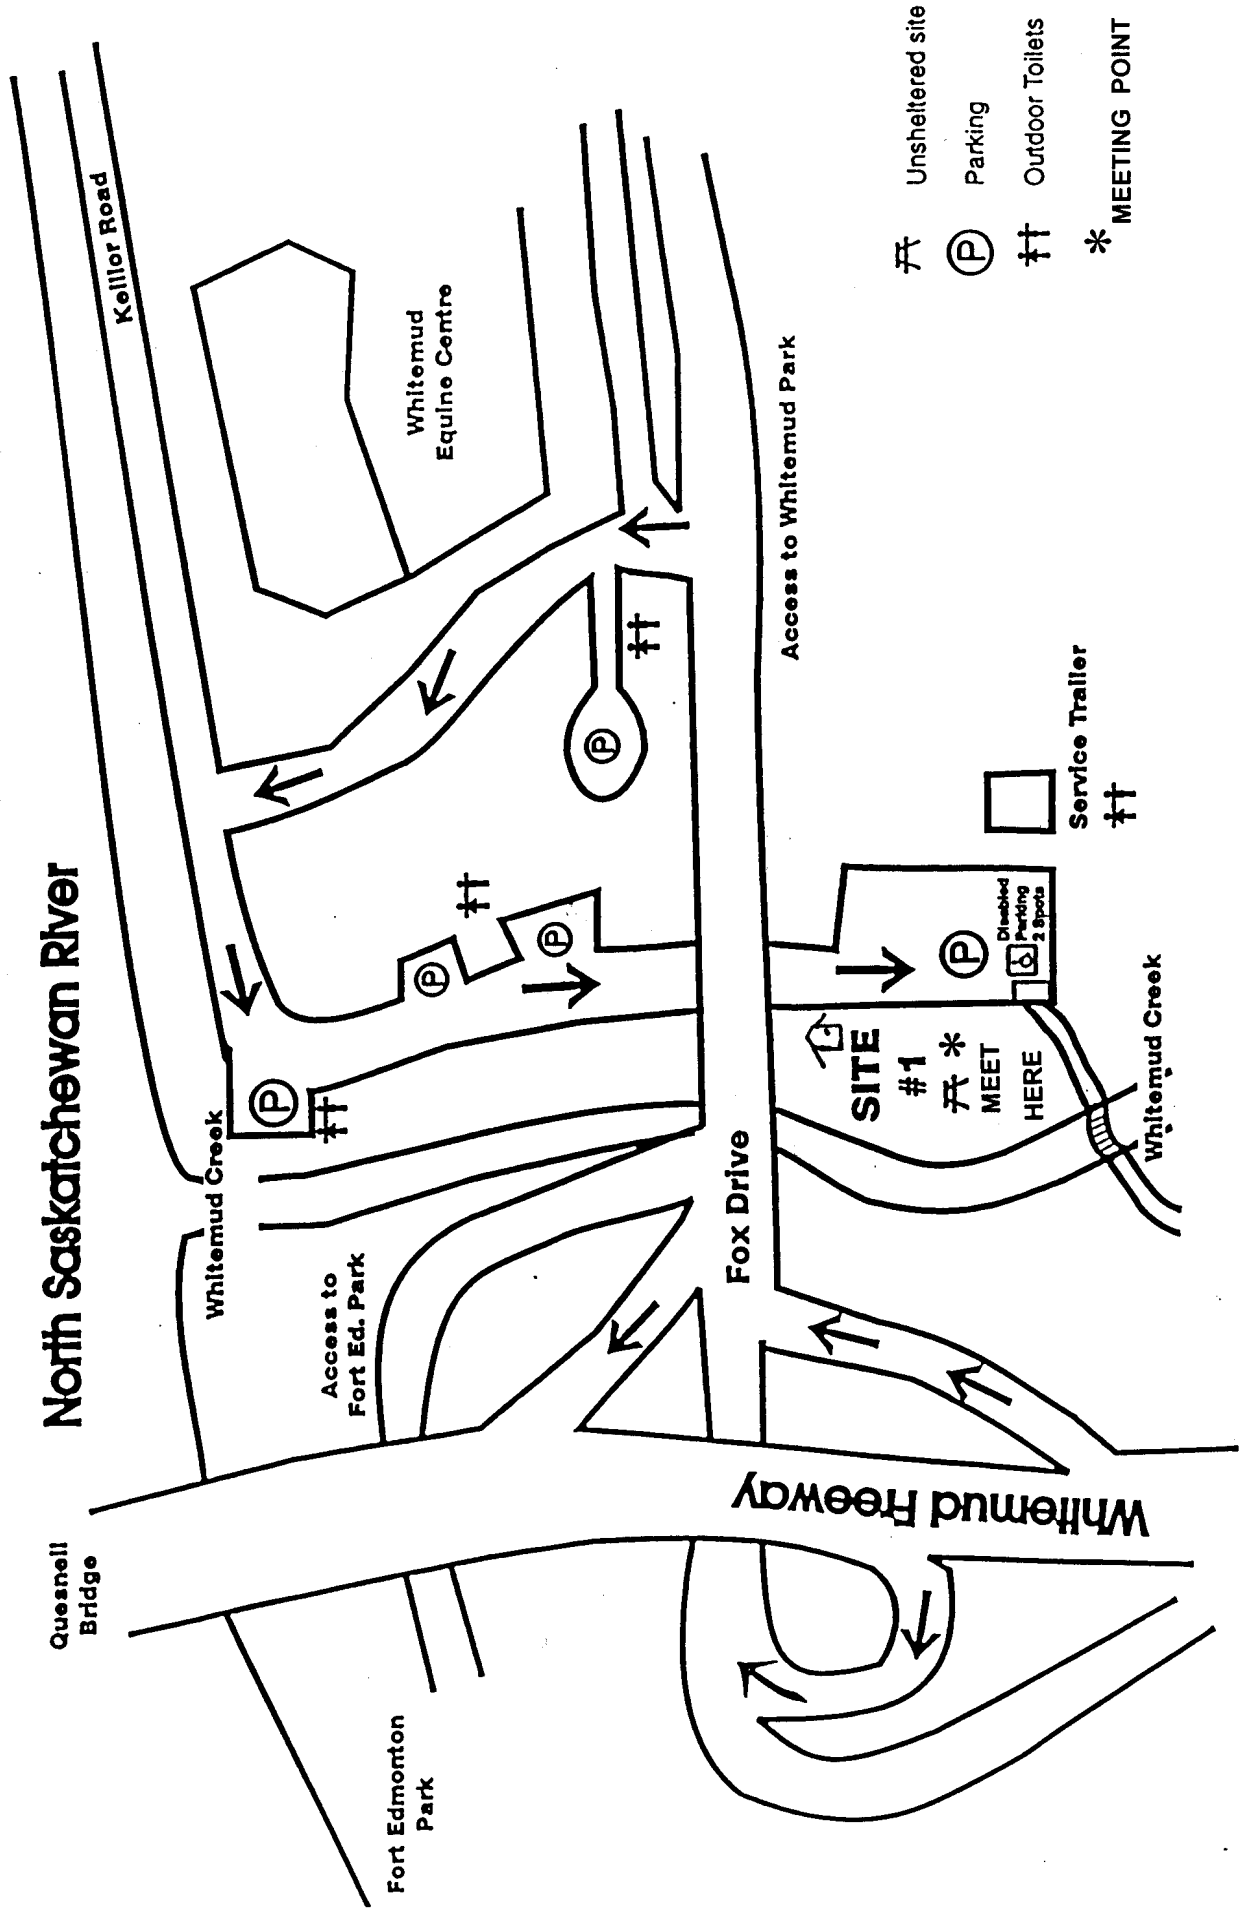

# WHITEMUD PARK

FOX DRIVE & KEILLOR ROAD (SOUTH OF QUESNELL BRIDGE)

- ⌘ Unsheltered site
- Ⓟ Parking
- ⌘ Outdoor Toilets
- \* MEETING POINT